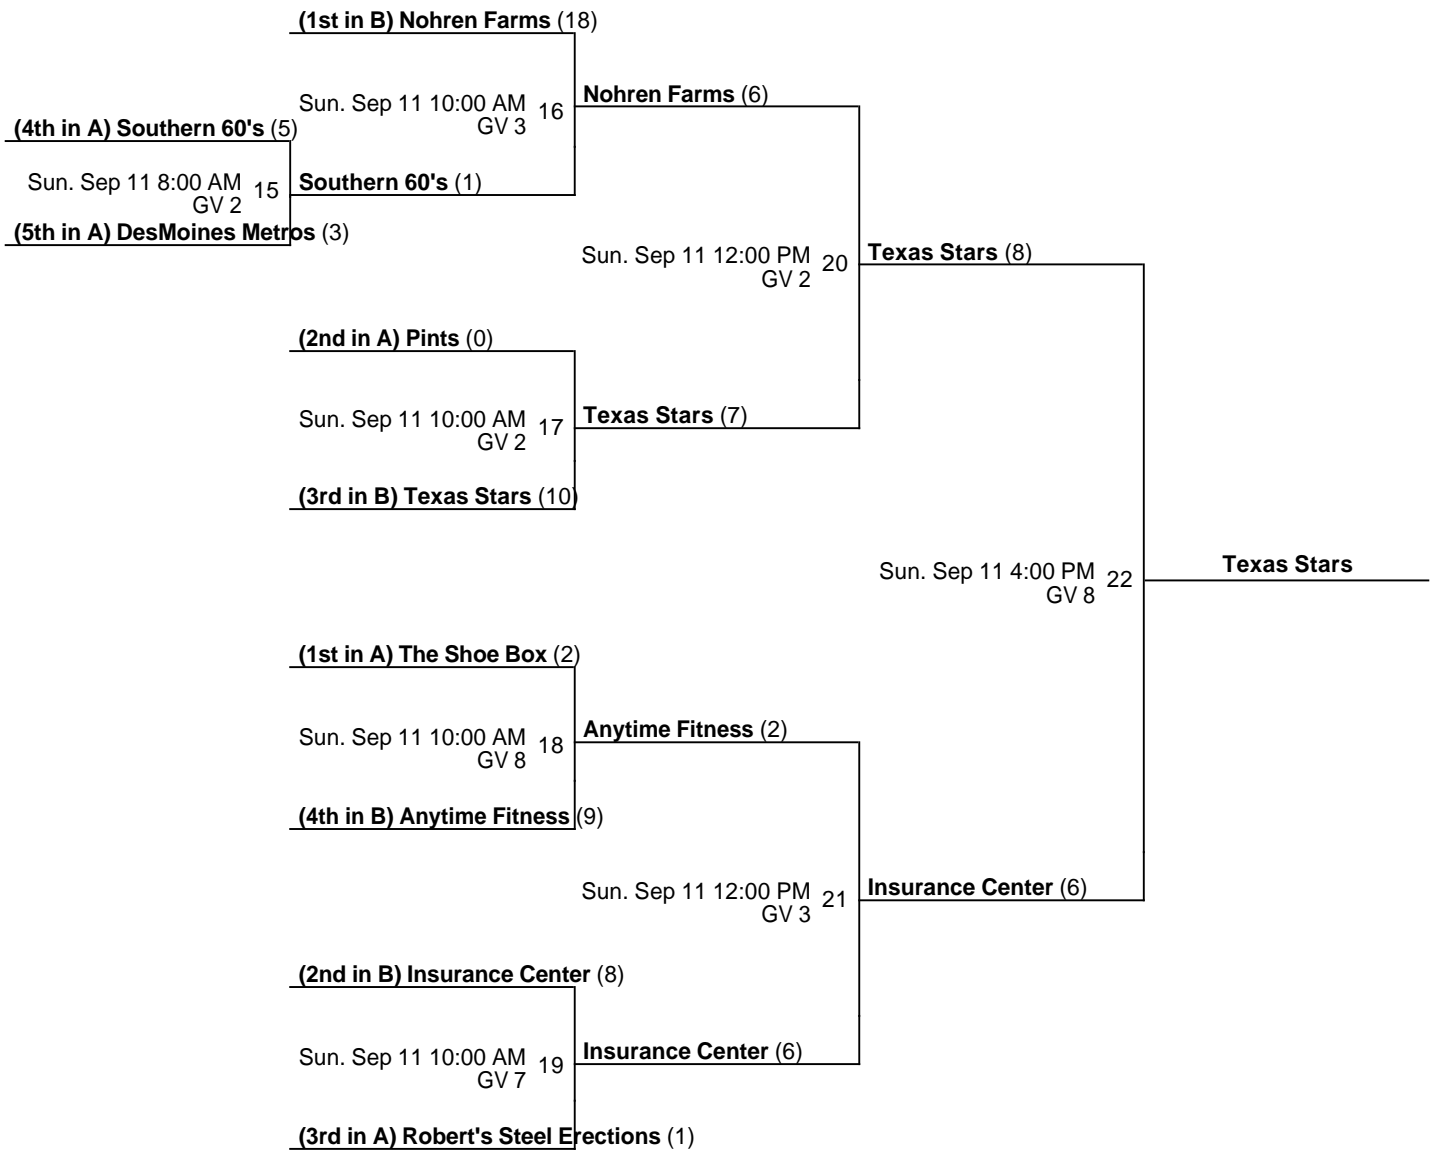

2016 NAFA World Series
**60-Over East Masters
 Championship**
 Aug 11 - Sep 18, 2016

GV 2 - Green Valley Sports Complex Location 2 GV 3 - Green Valley Sports Complex Location 3
 GV 7 - Green Valley Sports Complex Location 7 GV 8 - Green Valley Sports Complex Location 8