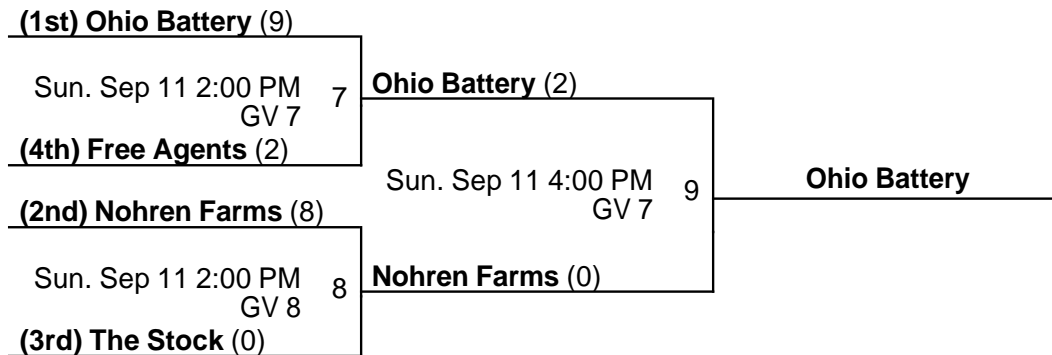

2016 NAFA World Series
**55-Over East Masters
 Championship**
 Aug 11 - Sep 18, 2016

GV 7 - Green Valley Sports Complex Location 7
 GV 8 - Green Valley Sports Complex Location 8