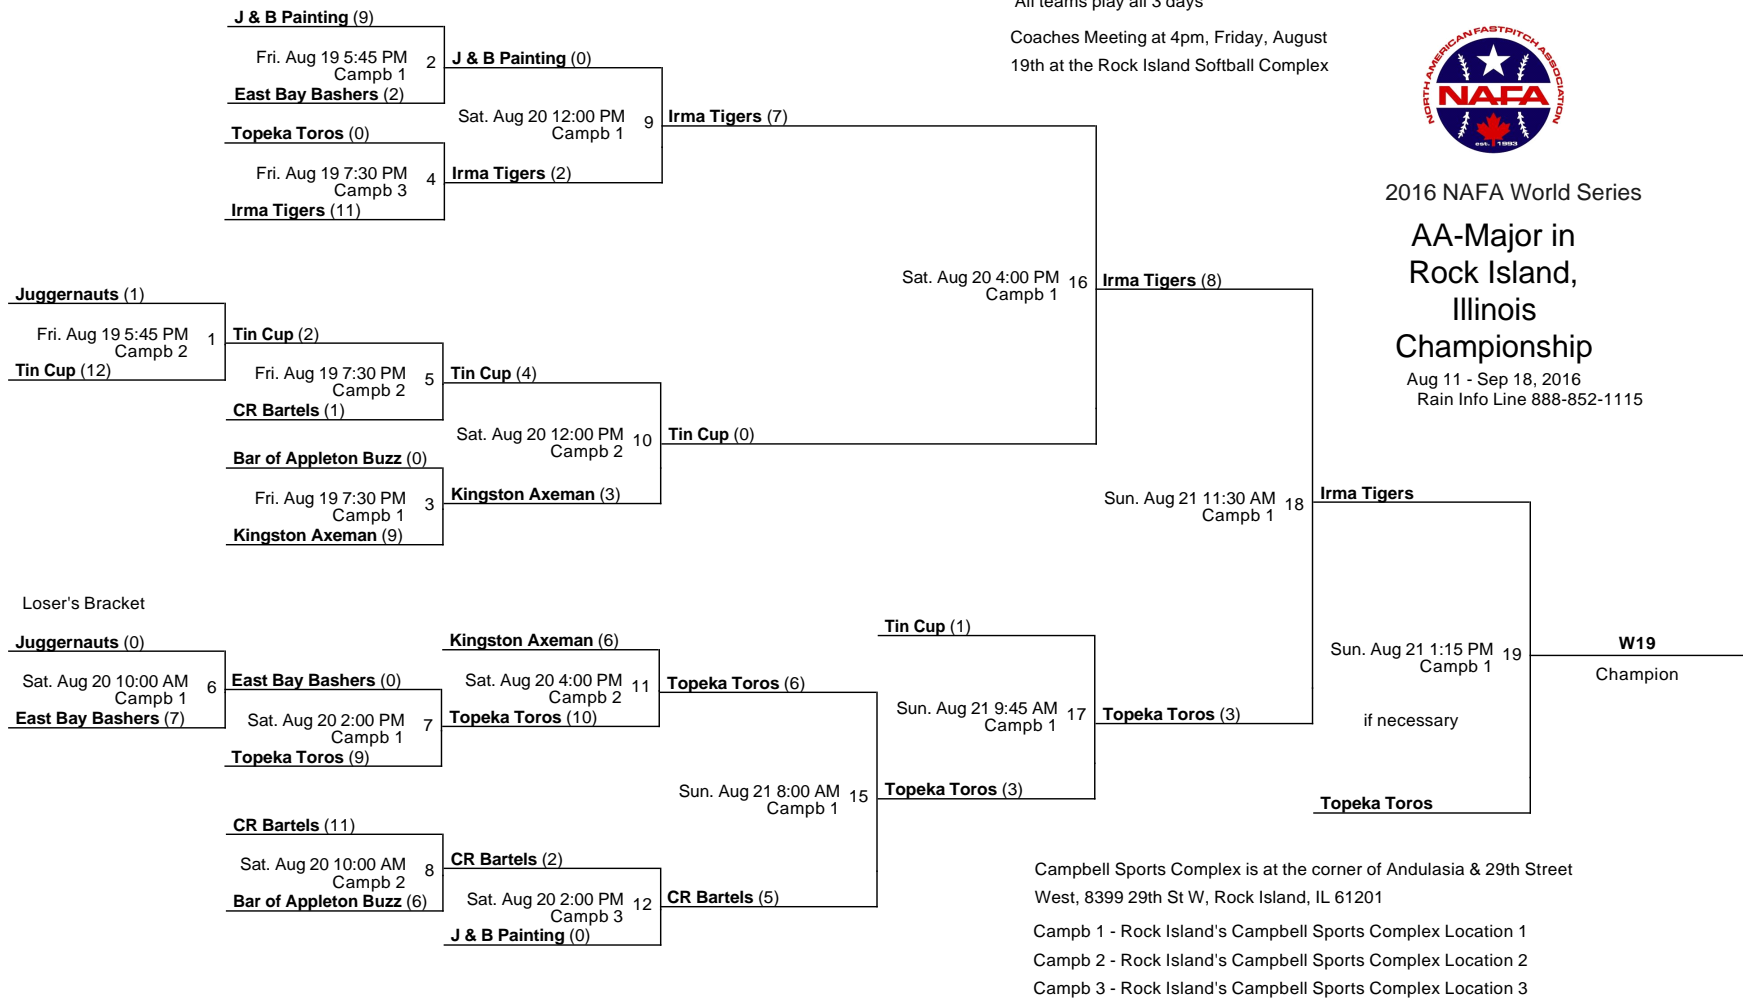

All teams play all 3 days
 Coaches Meeting at 4pm, Friday, August
 19th at the Rock Island Softball Complex

2016 NAFA World Series
**AA-Major in
 Rock Island,
 Illinois
 Championship**
 Aug 11 - Sep 18, 2016
 Rain Info Line 888-852-1115

Loser's Bracket

Campbell Sports Complex is at the corner of Andulasia & 29th Street
 West, 8399 29th St W, Rock Island, IL 61201

Campb 1 - Rock Island's Campbell Sports Complex Location 1
 Campb 2 - Rock Island's Campbell Sports Complex Location 2
 Campb 3 - Rock Island's Campbell Sports Complex Location 3

Gold Division(3rd and 4th game guaranteed bracket-All teams play sunday)