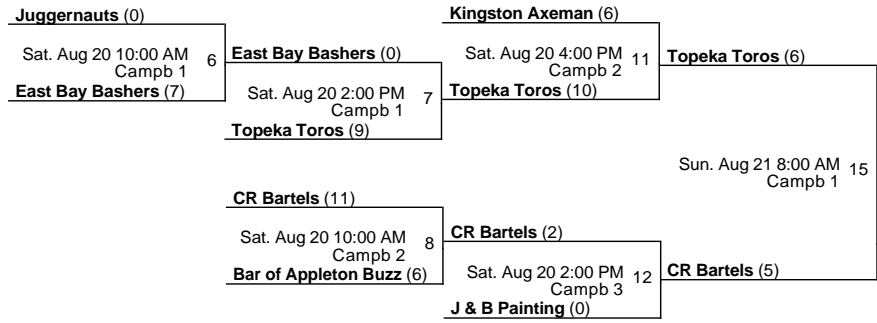

All teams play all 3 days
 Coaches Meeting at 4pm, Friday, August
 19th at the Rock Island Softball Complex

2016 NAFA World Series
**AA-Major in
 Rock Island,
 Illinois
 Championship**
 Aug 11 - Sep 18, 2016
 Rain Info Line 888-852-1115

Loser's Bracket

Campbell Sports Complex is at the corner of Andulasia & 29th Street
 West, 8399 29th St W, Rock Island, IL 61201

Campb 1 - Rock Island's Campbell Sports Complex Location 1
 Campb 2 - Rock Island's Campbell Sports Complex Location 2
 Campb 3 - Rock Island's Campbell Sports Complex Location 3

Gold Division(3rd and 4th game guaranteed bracket-All teams play sunday)